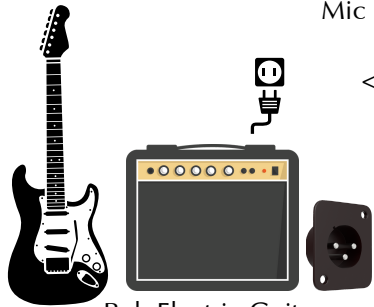

garden party

Steve
Mic all drums

Mark Synth Top (1/4" with DI BOX)
Mark Piano Bottom (DI on Piano)

Floor monitor
or in ear monitor

Keyboard Power

< Guitar Amp Power >

Rob Electric Guitar
Amp (DI)

Danny Electric Guitar
Amp (Mic)

Ross Bass Guitar Amp
(DI)

Rob Vocal

Pedal Board Power

Danny Vocal

Pedal Board Power

Danny Acoustic Guitar DI

Ross Vocal

Floor monitor
or in ear monitor