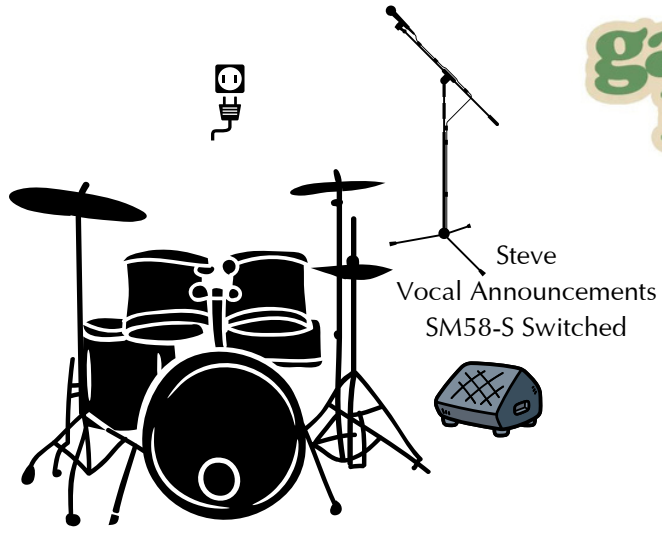

garden party

Steve
Mic all drums

Mark Synth Top (1/4" with DI BOX)
Mark Piano Bottom (DI on Piano)

Floor monitor
or in ear monitor

Keyboard Power

< Guitar Amp Power >

Rob Electric Guitar
Amp (DI)

Danny Electric Guitar
Amp (Mic)

Ross Bass Guitar Amp
(DI)

Rob Vocal

Pedal Board Power

Danny Vocal

Pedal Board Power

Danny Acoustic Guitar DI

Ross Vocal

Floor monitor
or in ear monitor