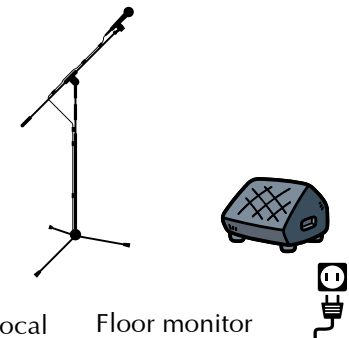

garden party

Steve
Mic all drums

Mark Synth Top (1/4" with DI BOX)
Mark Piano Bottom (DI on Piano)

Floor monitor
or in ear monitor

Keyboard Power

< Guitar Amp Power >

Rob Electric Guitar
Amp (DI)

Danny Electric Guitar
Amp (Mic)

Ross Bass Guitar Amp
(DI)

Rob Vocal

Pedal Board Power

Danny Vocal

Pedal Board Power

Danny Acoustic Guitar DI

Ross Vocal

Floor monitor
or in ear monitor